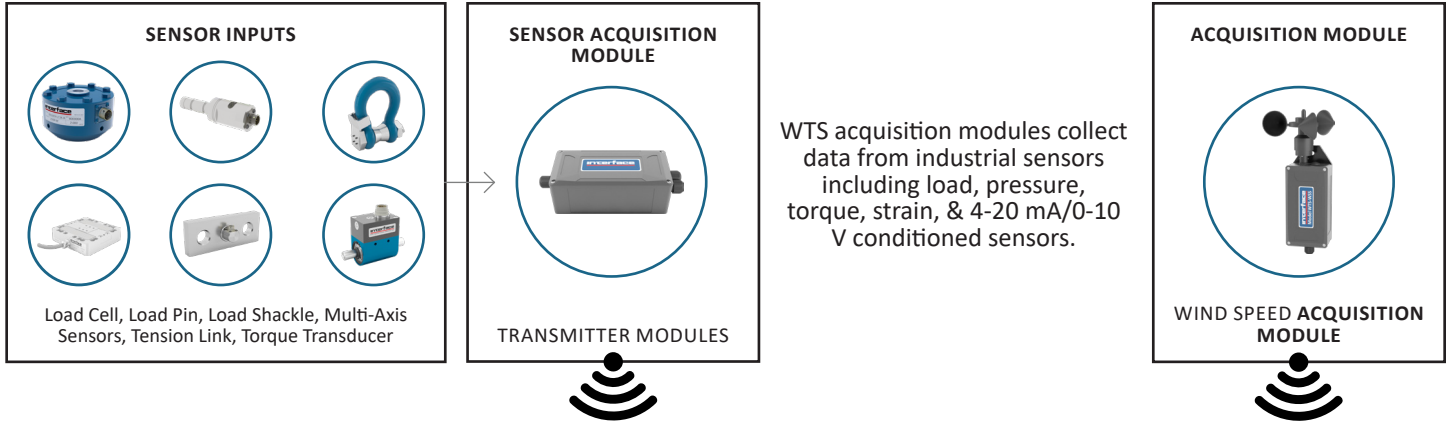

WTS WIRELESS MODULAR SYSTEM

TRANSMITTERS