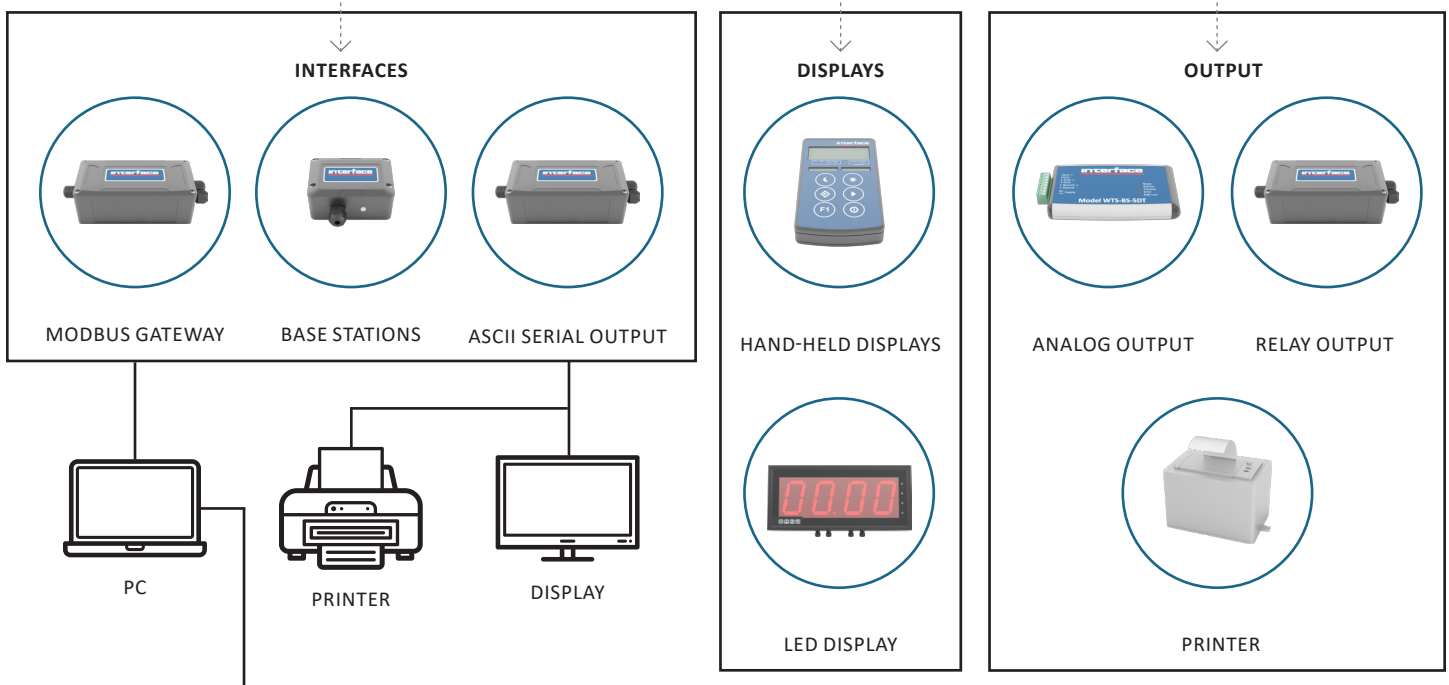

## TRANSMITTERS

## RECEIVERS

## ACCESSORIES

- Battery pack
- Antenna options
- Battery charger
- Repeater (extend range by further than 400 m)